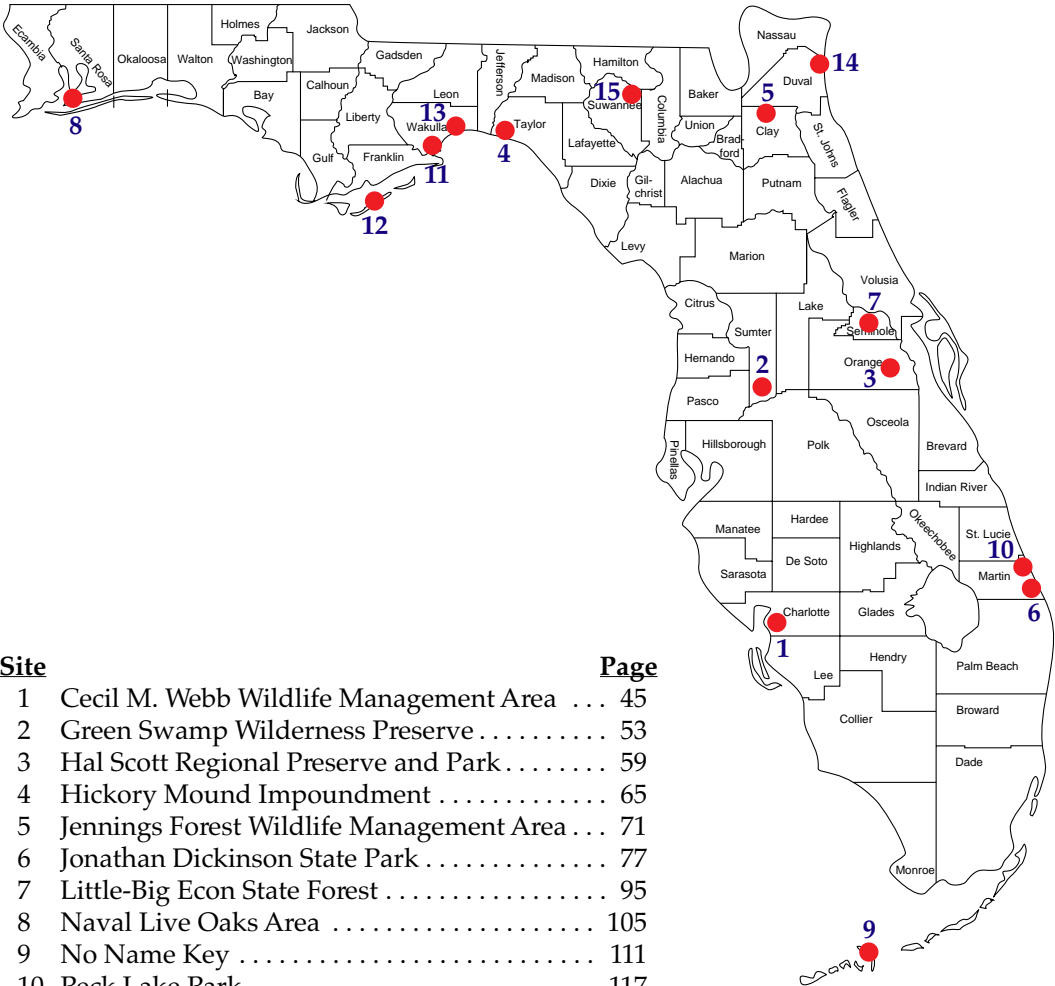

## Location of Sites

<b>Site</b>	<b>Page</b>
1 Cecil M. Webb Wildlife Management Area . . .	45
2 Green Swamp Wilderness Preserve . . . . .	53
3 Hal Scott Regional Preserve and Park . . . . .	59
4 Hickory Mound Impoundment . . . . .	65
5 Jennings Forest Wildlife Management Area . . .	71
6 Jonathan Dickinson State Park . . . . .	77
7 Little-Big Econ State Forest . . . . .	95
8 Naval Live Oaks Area . . . . .	105
9 No Name Key . . . . .	111
10 Peck Lake Park . . . . .	117
11 Purify Bay . . . . .	125
12 St. George Island State Park . . . . .	131
13 Saint Marks National Wildlife Refuge . . . . .	137
14 Little Talbot Island State Park . . . . .	145
15 Woods Ferry . . . . .	153