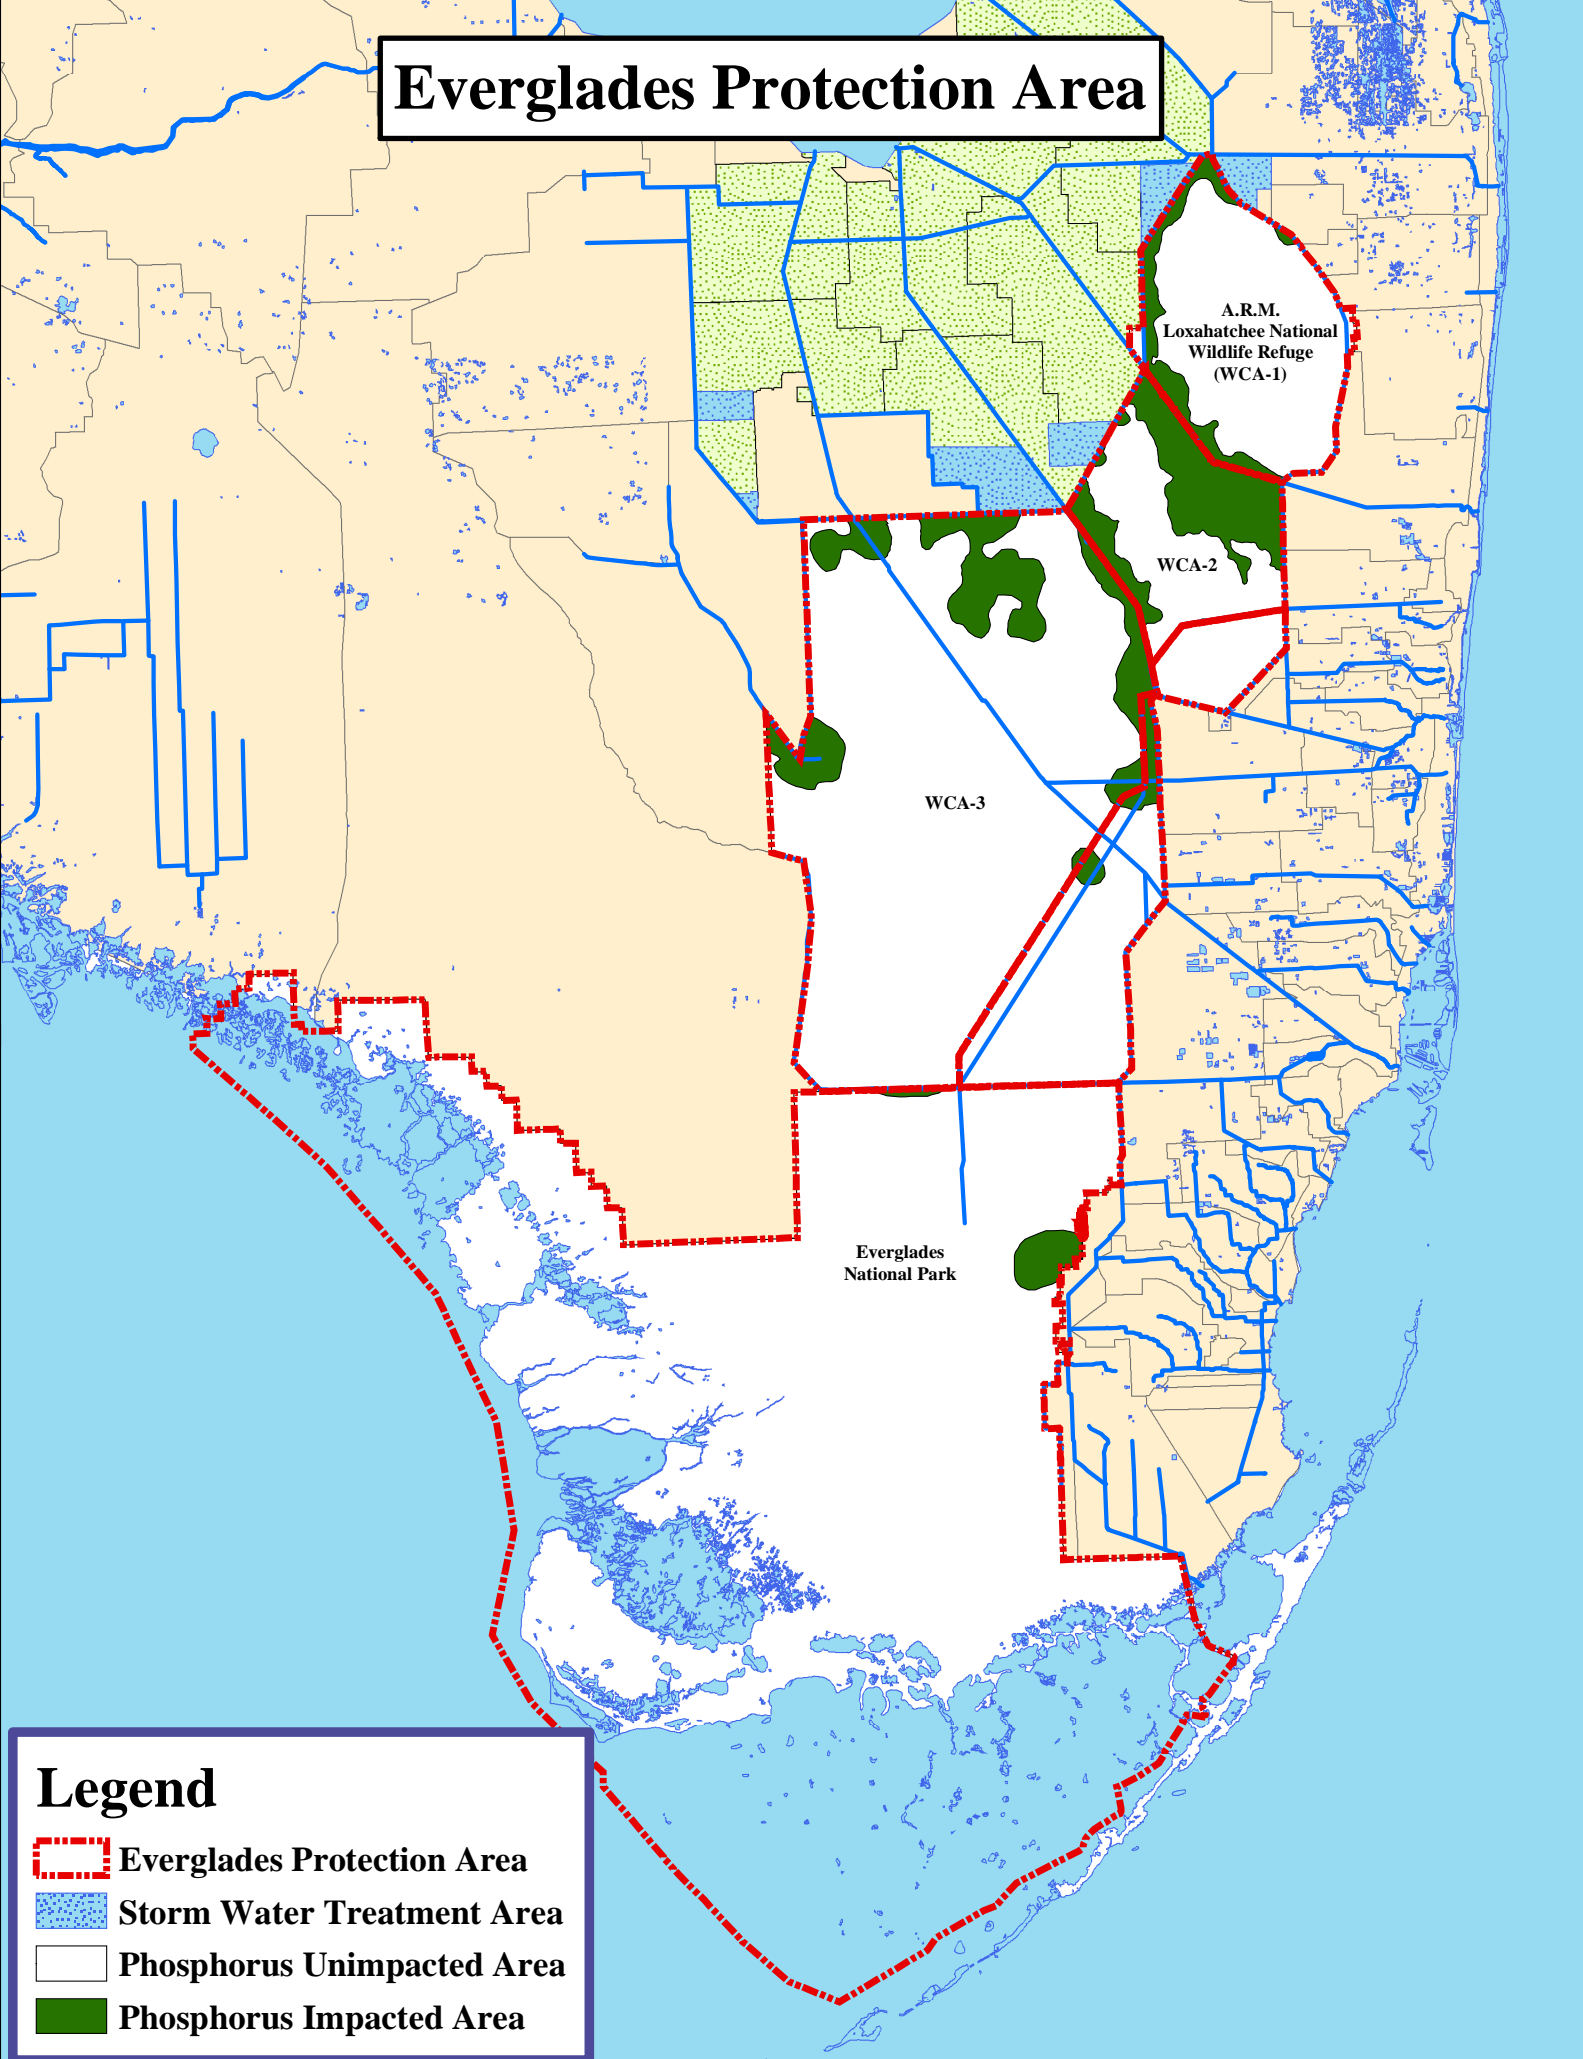

Everglades Protection Area

A.R.M.
Loxahatchee National
Wildlife Refuge
(WCA-1)

WCA-2

WCA-3

Everglades
National Park

Legend

-  Everglades Protection Area
-  Storm Water Treatment Area
-  Phosphorus Unimpacted Area
-  Phosphorus Impacted Area