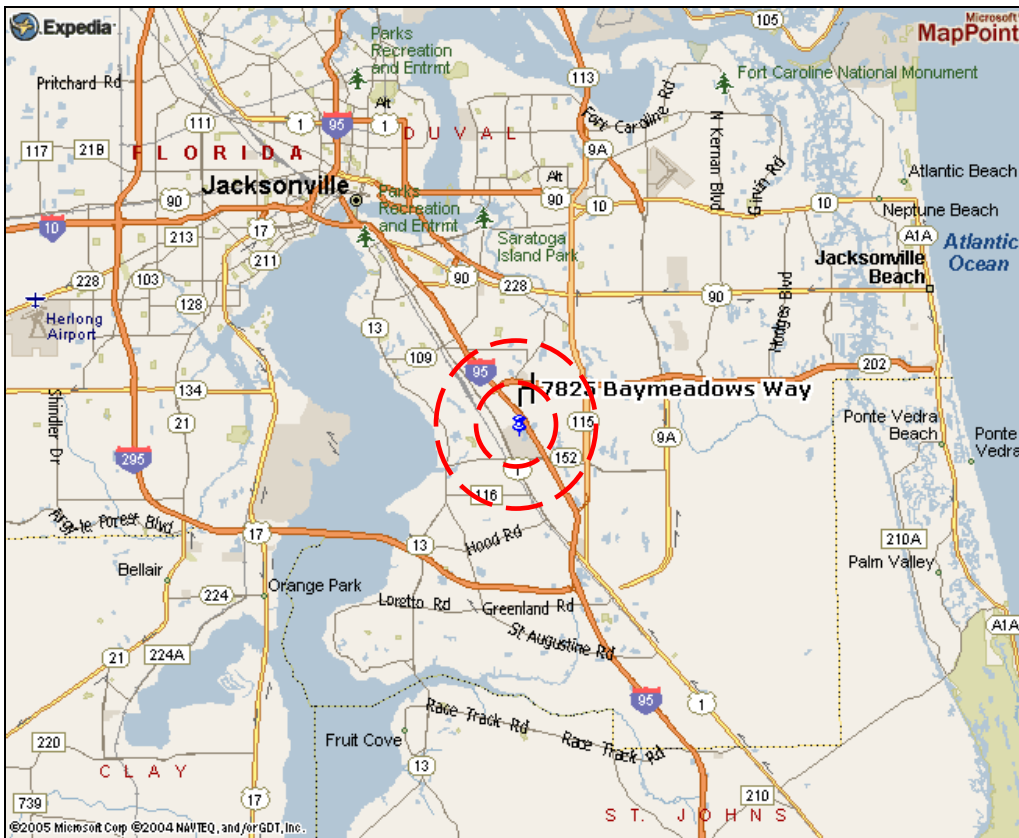

## DEP Northeast District Office

7825 Baymeadows Way, Suite B200, Jacksonville, FL 32256-7590

(904) 256-1700

### Directions

Exit I-95 at Baymeadows Road (CR-152) and travel west.

Take right onto Baymeadows Way at 2<sup>nd</sup> traffic light (just past the KFC, with Homewood Suites at the corner).

Travel 0.6-miles and the "Center Building" will be on the right side of Baymeadows Way (Pumpkin colored 3-story).