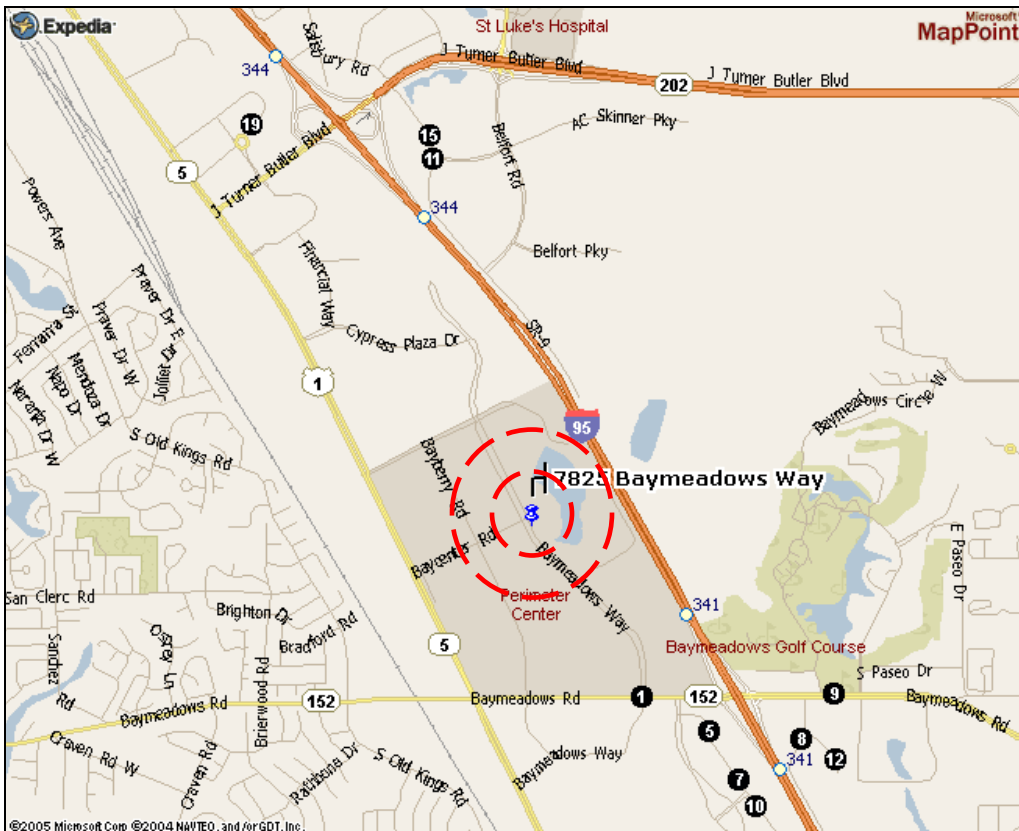

Hotel Recommendations

1. **1. Homewood Suites**
   904-733-9299
2. **5. La Quinta Inn**
   904-731-9940
3. **7. Quality Inn & Suites**
   904-739-1155
4. **8. Homestead**
   904-296-0661
5. **9. Embassy Suites Hotel**
   904-731-3555
6. **10. Residence Inn**
   904-733-8088
7. **11. Radisson Hotel**
   904-281-0578
8. **12. Comfort Suites**
   904-737-4477
9. **15. Marriott**
   904-296-2222
10. **19. Courtyard by Marriott**
    904-296-2828