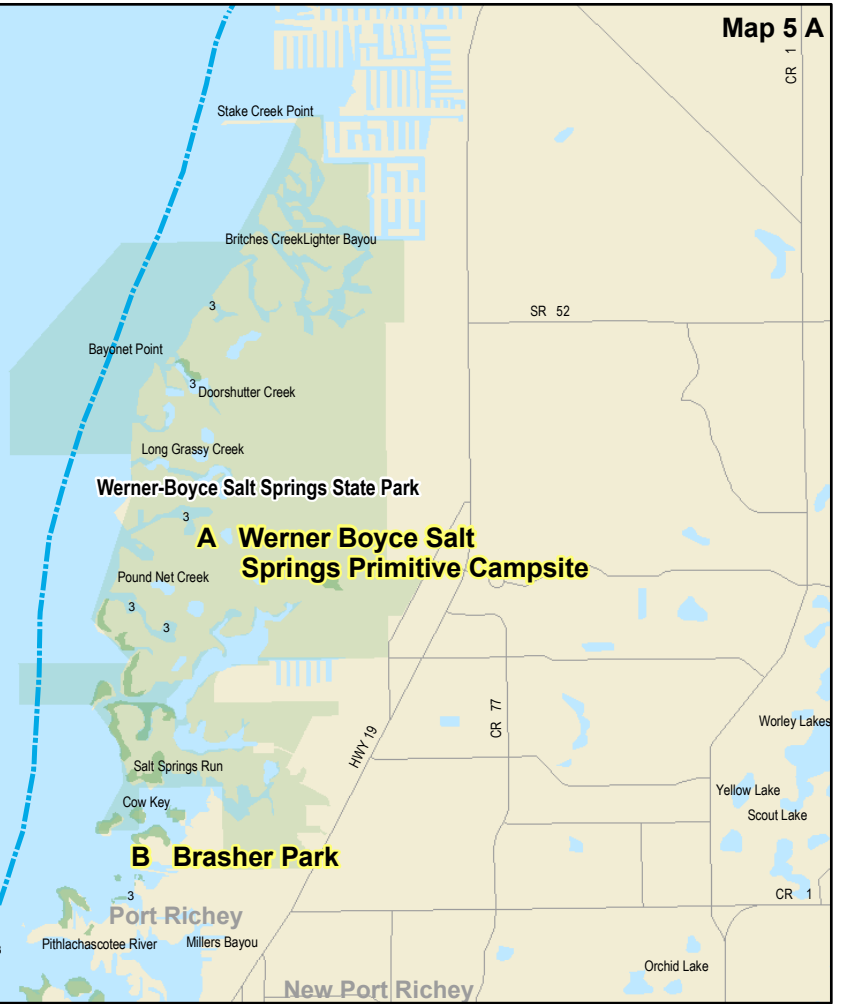

Segment 7: Nature Coast

Map 5 A

A N: 28.3132 | W: -82.7257

B N: 28.2852 | W: -82.7321

Segment 7: Nature Coast

Map 5 B

A N: 28.2537 | W: -82.7575

B N: 28.2132 | W: -82.8467