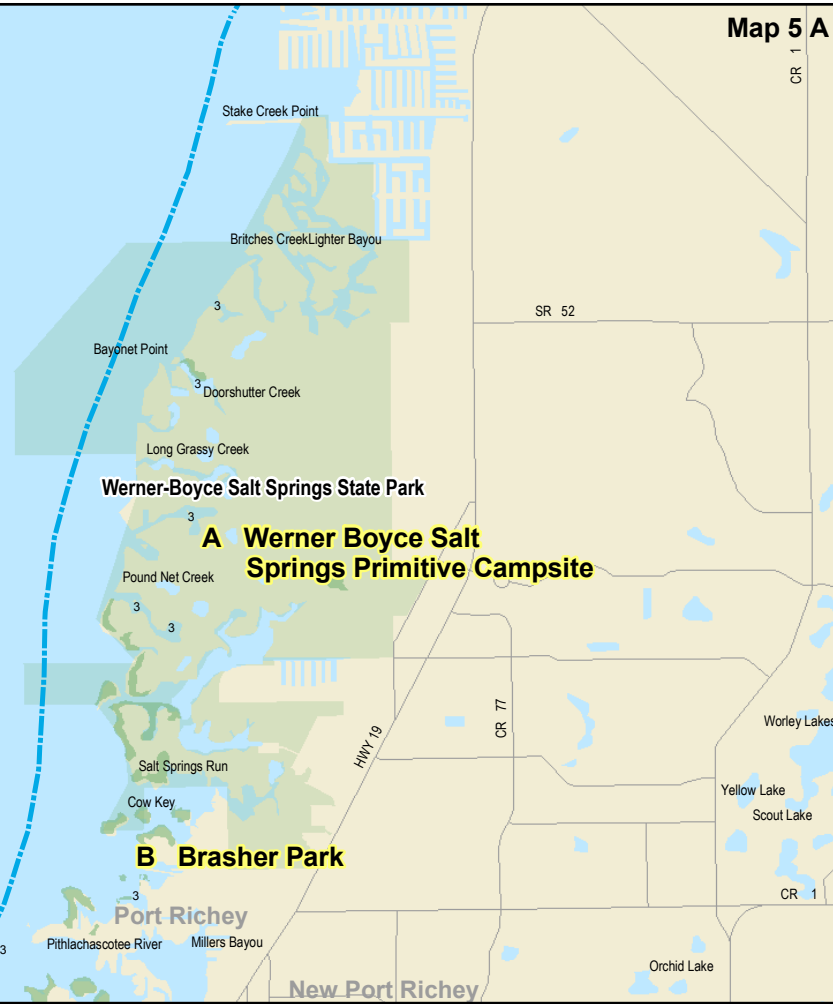

Segment 7: Nature Coast

Map 5 A

A N: 28.3132 | W: -82.7257

B N: 28.2852 | W: -82.7321

Segment 7: Nature Coast

Map 5 B

A N: 28.2537 | W: -82.7575

B N: 28.2132 | W: -82.8467