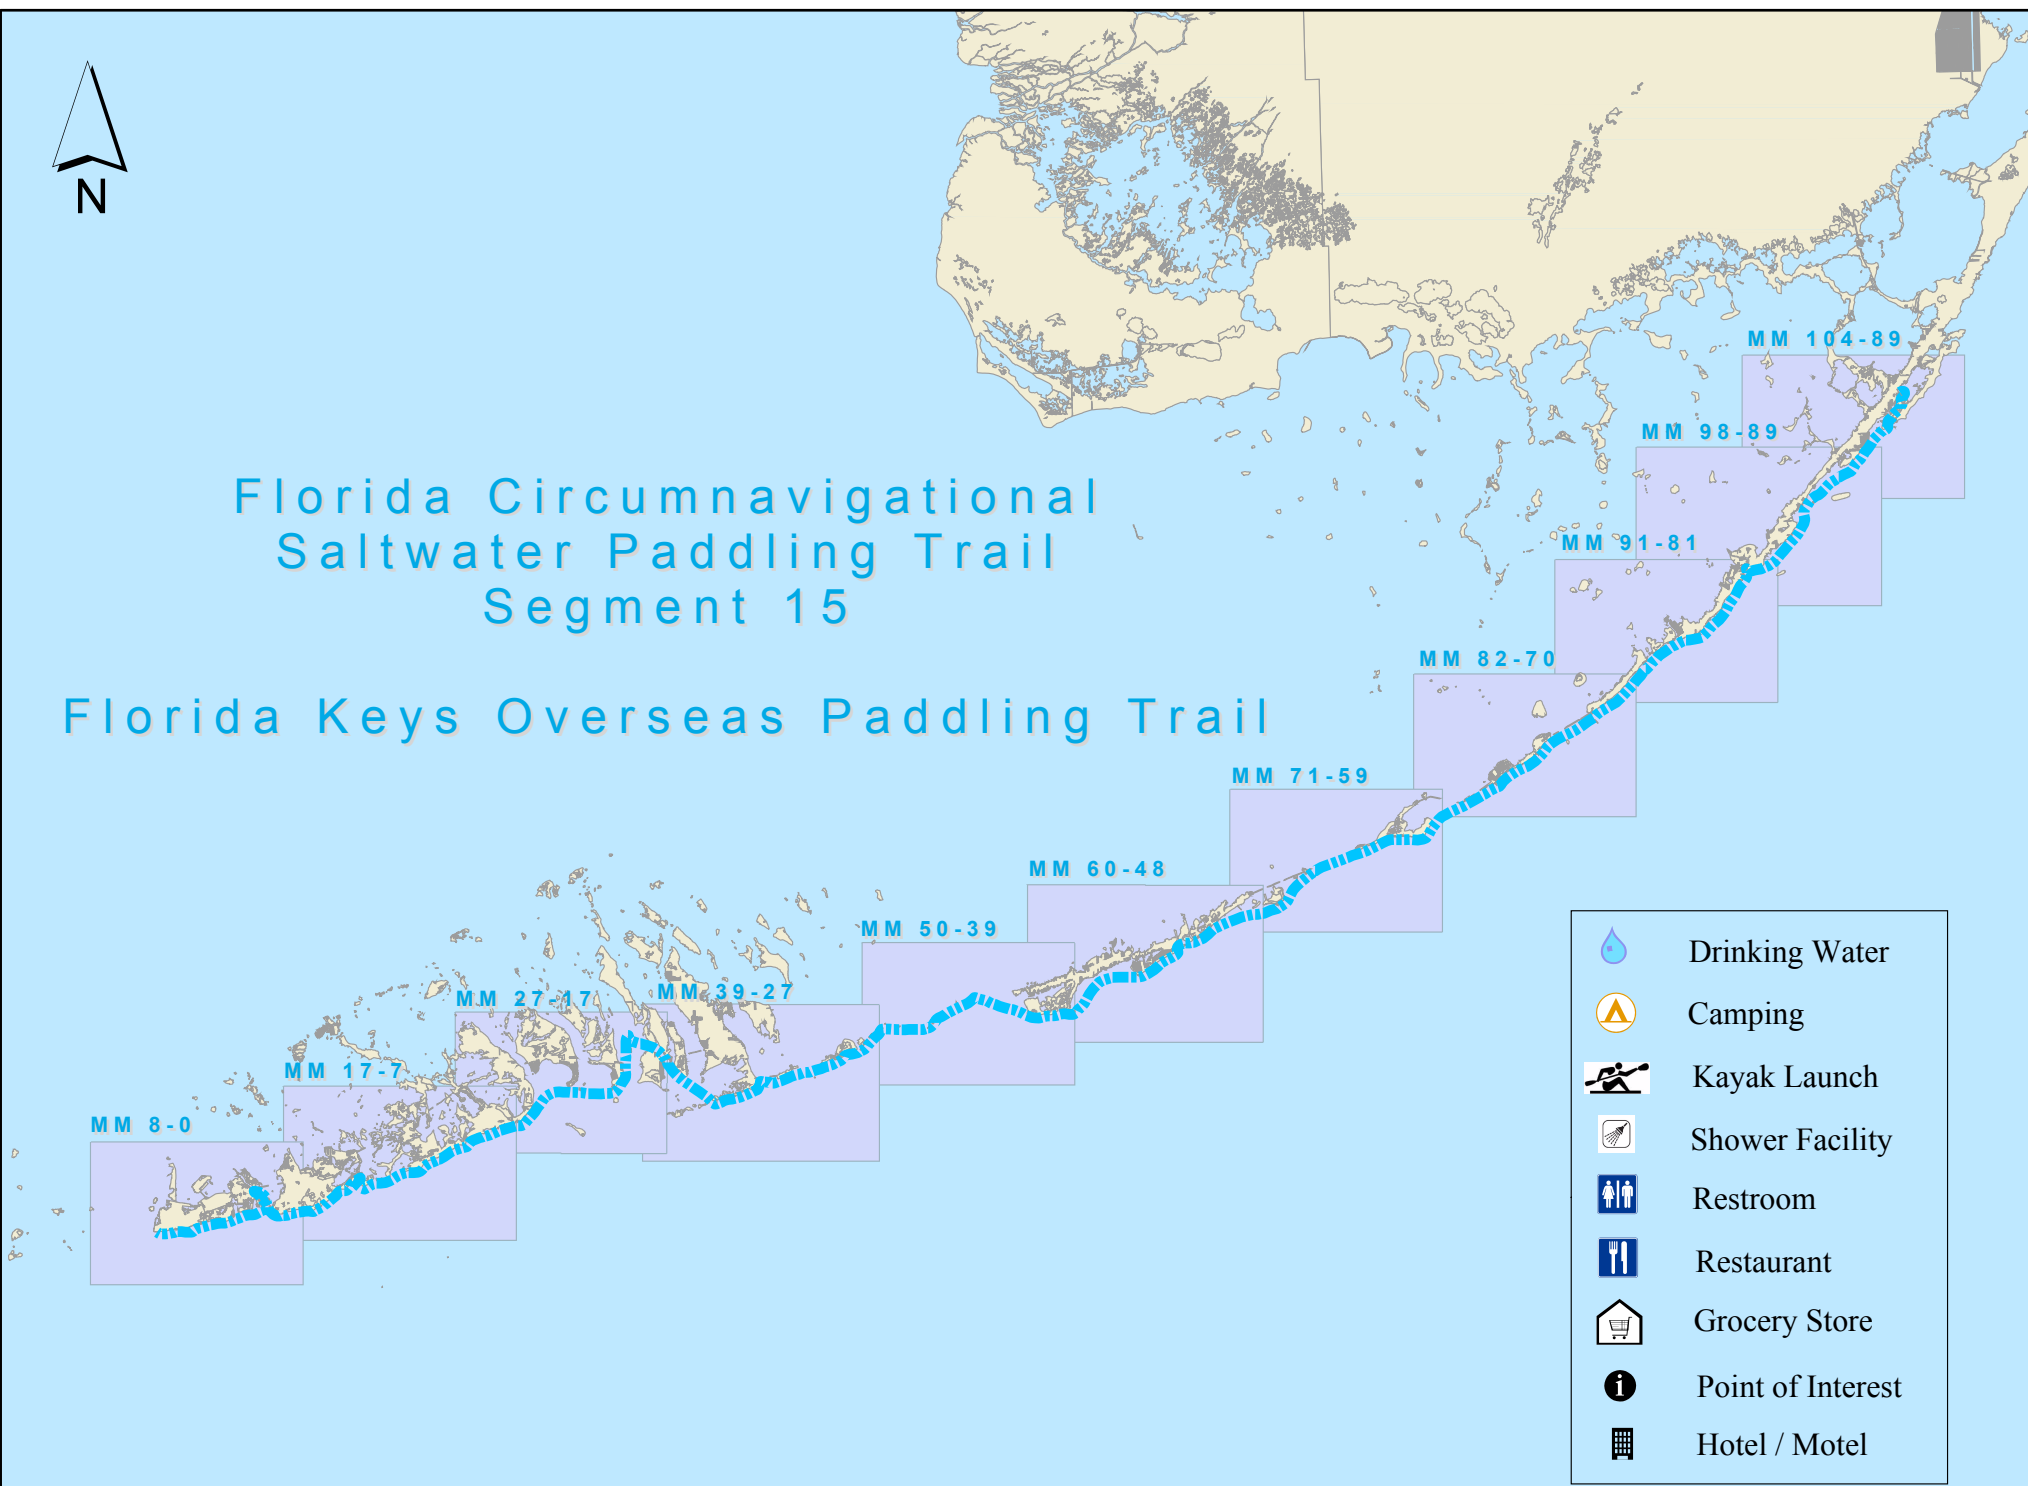

# Florida Circumnavigational Saltwater Paddling Trail Segment 15

## Florida Keys Overseas Paddling Trail

*Disclaimer: This guide is intended as an aid to navigation only. A Global Positioning System (GPS) unit is required, and persons are encouraged to supplement these maps with NOAA charts or other maps.*