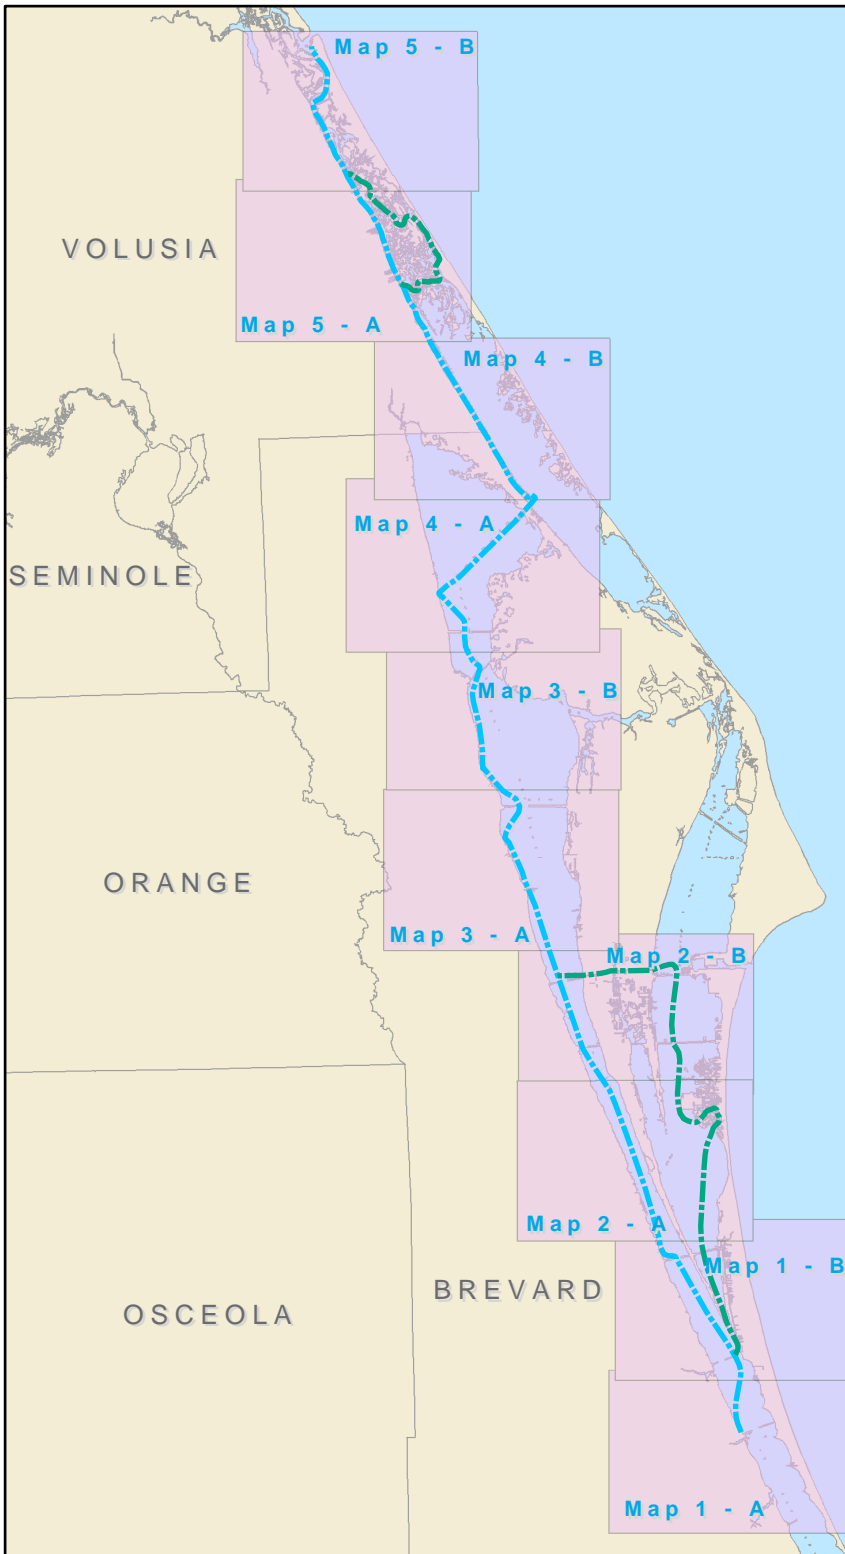

# Florida Circumnavigation Saltwater Paddling Trail Segment 22

## Space Coast Saltwater Paddling Trail

-  Drinking Water
-  Camping
-  Kayak Launch
-  Shower Facility
-  Restroom
-  Restaurant
-  Grocery Store
-  Point of Interest

*Disclaimer: This guide is intended as an aid to navigation only. A Global Positioning System (GPS) unit is required, and persons are encouraged to supplement these maps with NOAA charts or other maps.*