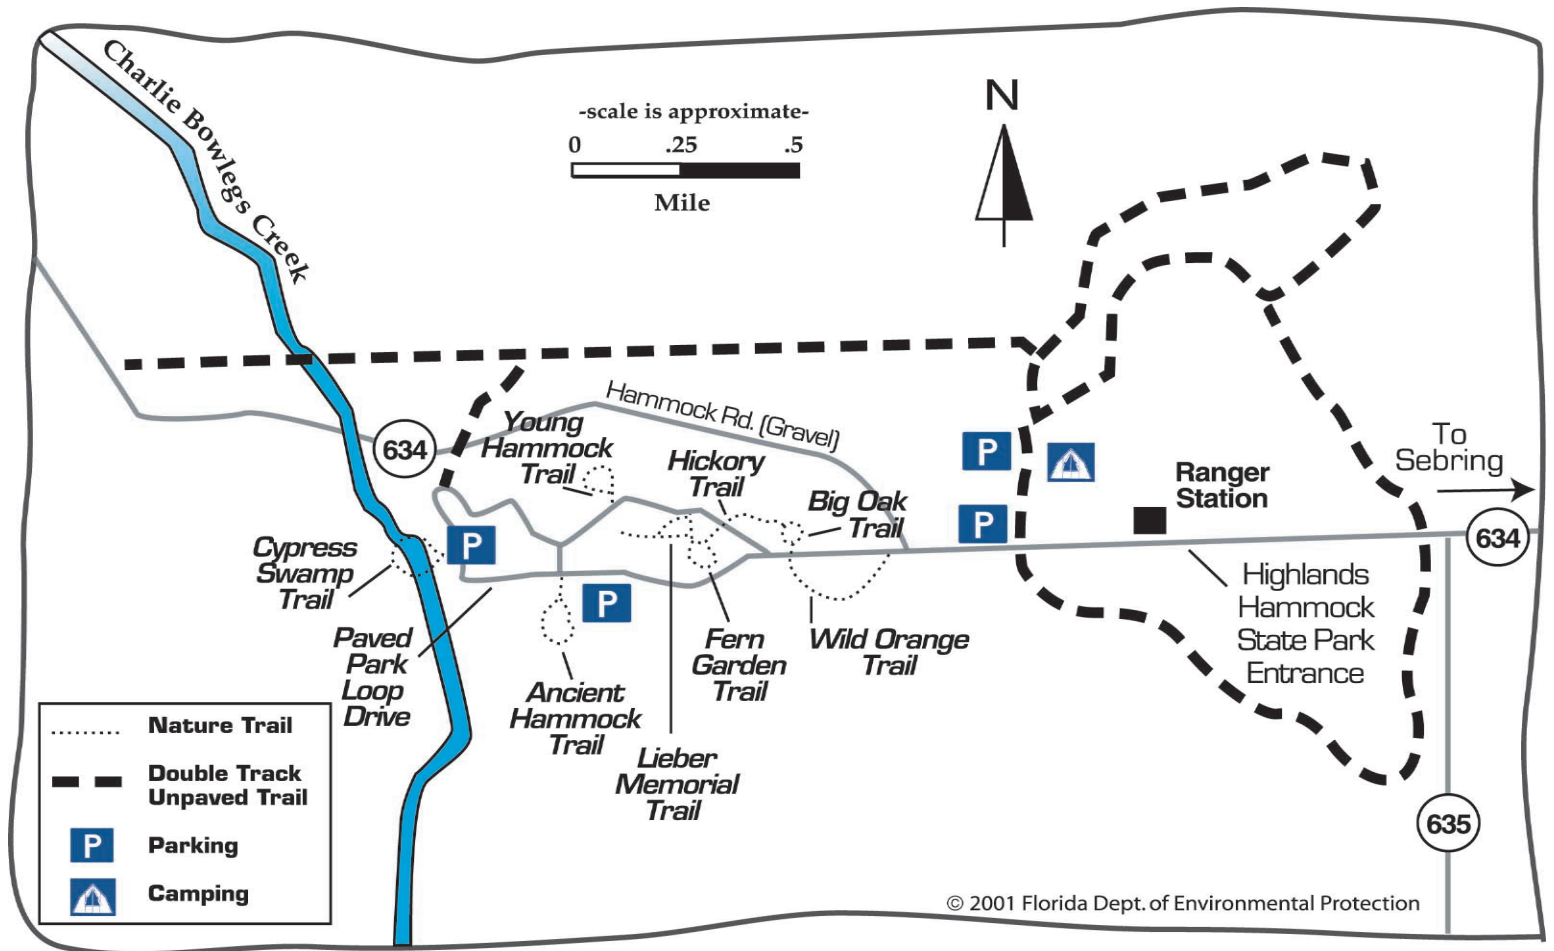

Trails at Highlands Hammock State Park

Highlands Hammock State Park is officially designated as part of Florida's Statewide Greenways and Trails System. When Florida's state park system was established in 1935, Highlands Hammock was one of four original state parks created by the Civilian Conservation Corps. This jewel is home to beautiful virgin hardwood hammock forest. Enhancing the diversity of experience for trail-goers, the park also encompasses other natural communities, including cypress swamp, pine flatwoods, sand pine scrub, bayheads and marsh.

-continue-

Trails at Highlands Hammock State Park

Major Activities: Hiking, Mountain Biking, Biking, Equestrian

Fee: Park Admission

County: Highlands

Nearby Towns: Sebring

Trail Length/Surface:

- unpaved nature trails (walking/hiking), total of 3.3 miles
- unpaved double-track trails, over 8 miles
- paved park loop drive, 3 miles

Notes:

Eight separate nature trails meander through the park, offering hikers views of the park's various natural communities. One of the most popular is the Cypress Swamp Trail which provides a boardwalk tour of a pristine cypress swamp.

For additional information about the park and to make online camping reservations, visit the park's website.

Directions:

From US 27 in Sebring, head west on CR 634/Hammock Road until you enter the park.