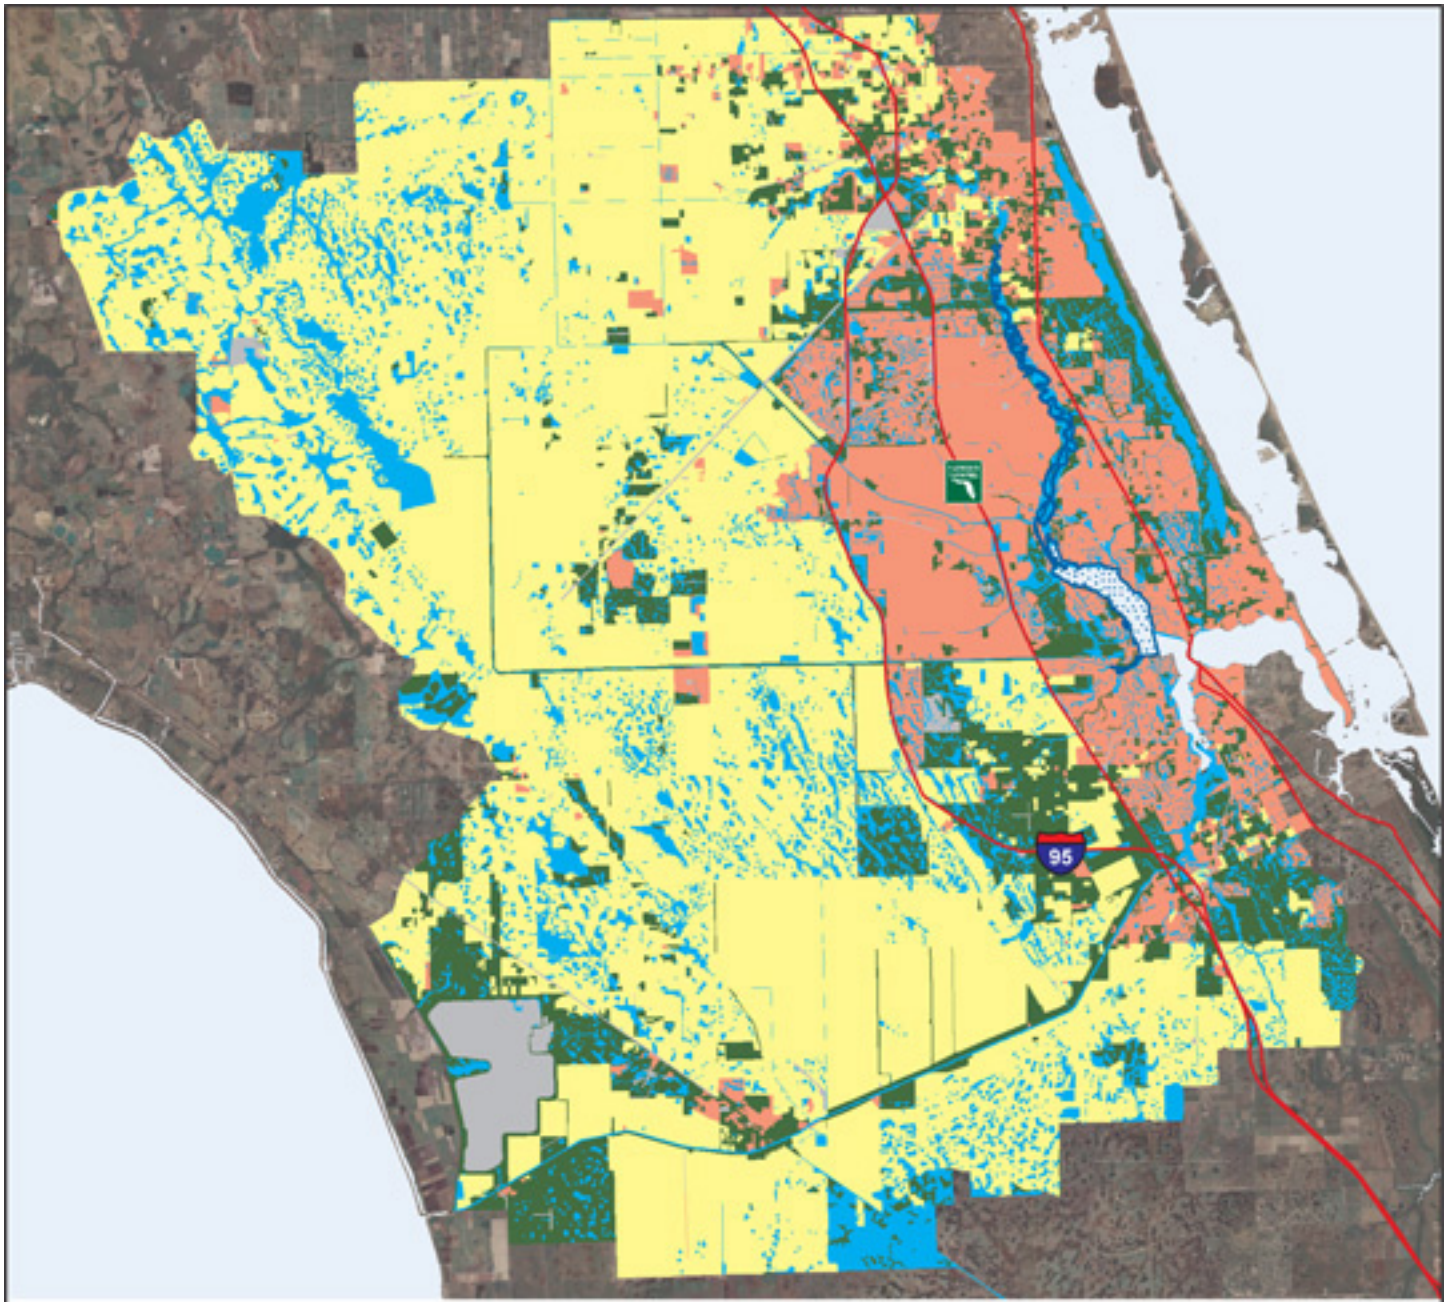

Land use within the North Fork St. Lucie River Aquatic Preserve watershed

SFWMD 2004 Land Use

- Commercial and Residential
- Agricultural

- Natural
- Water and Wetlands
- Infrastructure

Aquatic Preserve

January 2008