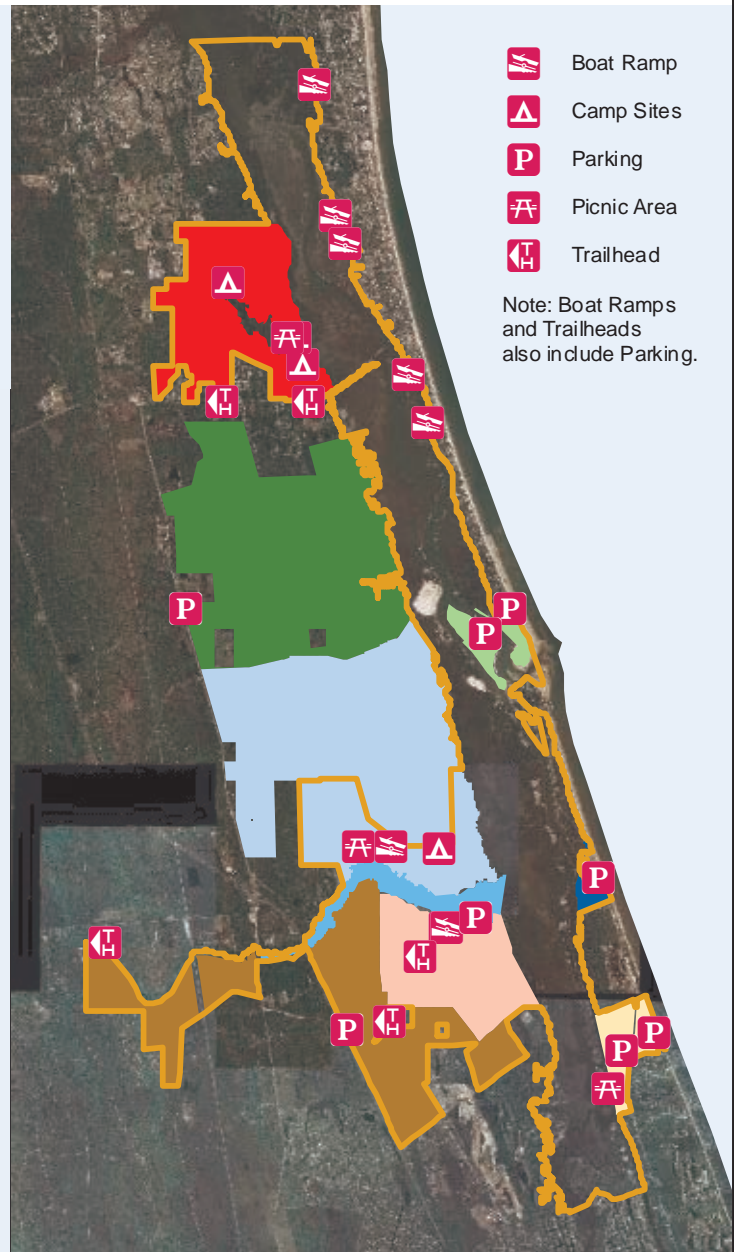

Public Access at GTM Research Reserve

- Boat Ramp
- Camp Sites
- Parking
- Picnic Area
- Trailhead

Note: Boat Ramps and Trailheads also include Parking.

- GTM Research Reserve Boundary
- Deep Creek State Forest
- Guana River Wildlife Management Area
- Stokes Landing Conservation Area
- Guana River Uplands

Sept 2008

- Boat Ramp
- Camp Sites
- Parking
- Picnic Area
- Trailhead

Note: Boat Ramps and Trailheads also include Parking.

- GTM Research Reserve Boundary
- River To Sea Preserve
- Pellicer Creek AP Unit
- Faver-Dykes State Park
- Ft. Matanzas National Monument
- Matanzas State Forest
- Moses Creek Conservation Area
- Pellicer Creek Conservation Area
- Princess Place Preserve
- Washington Oaks Gardens State Park