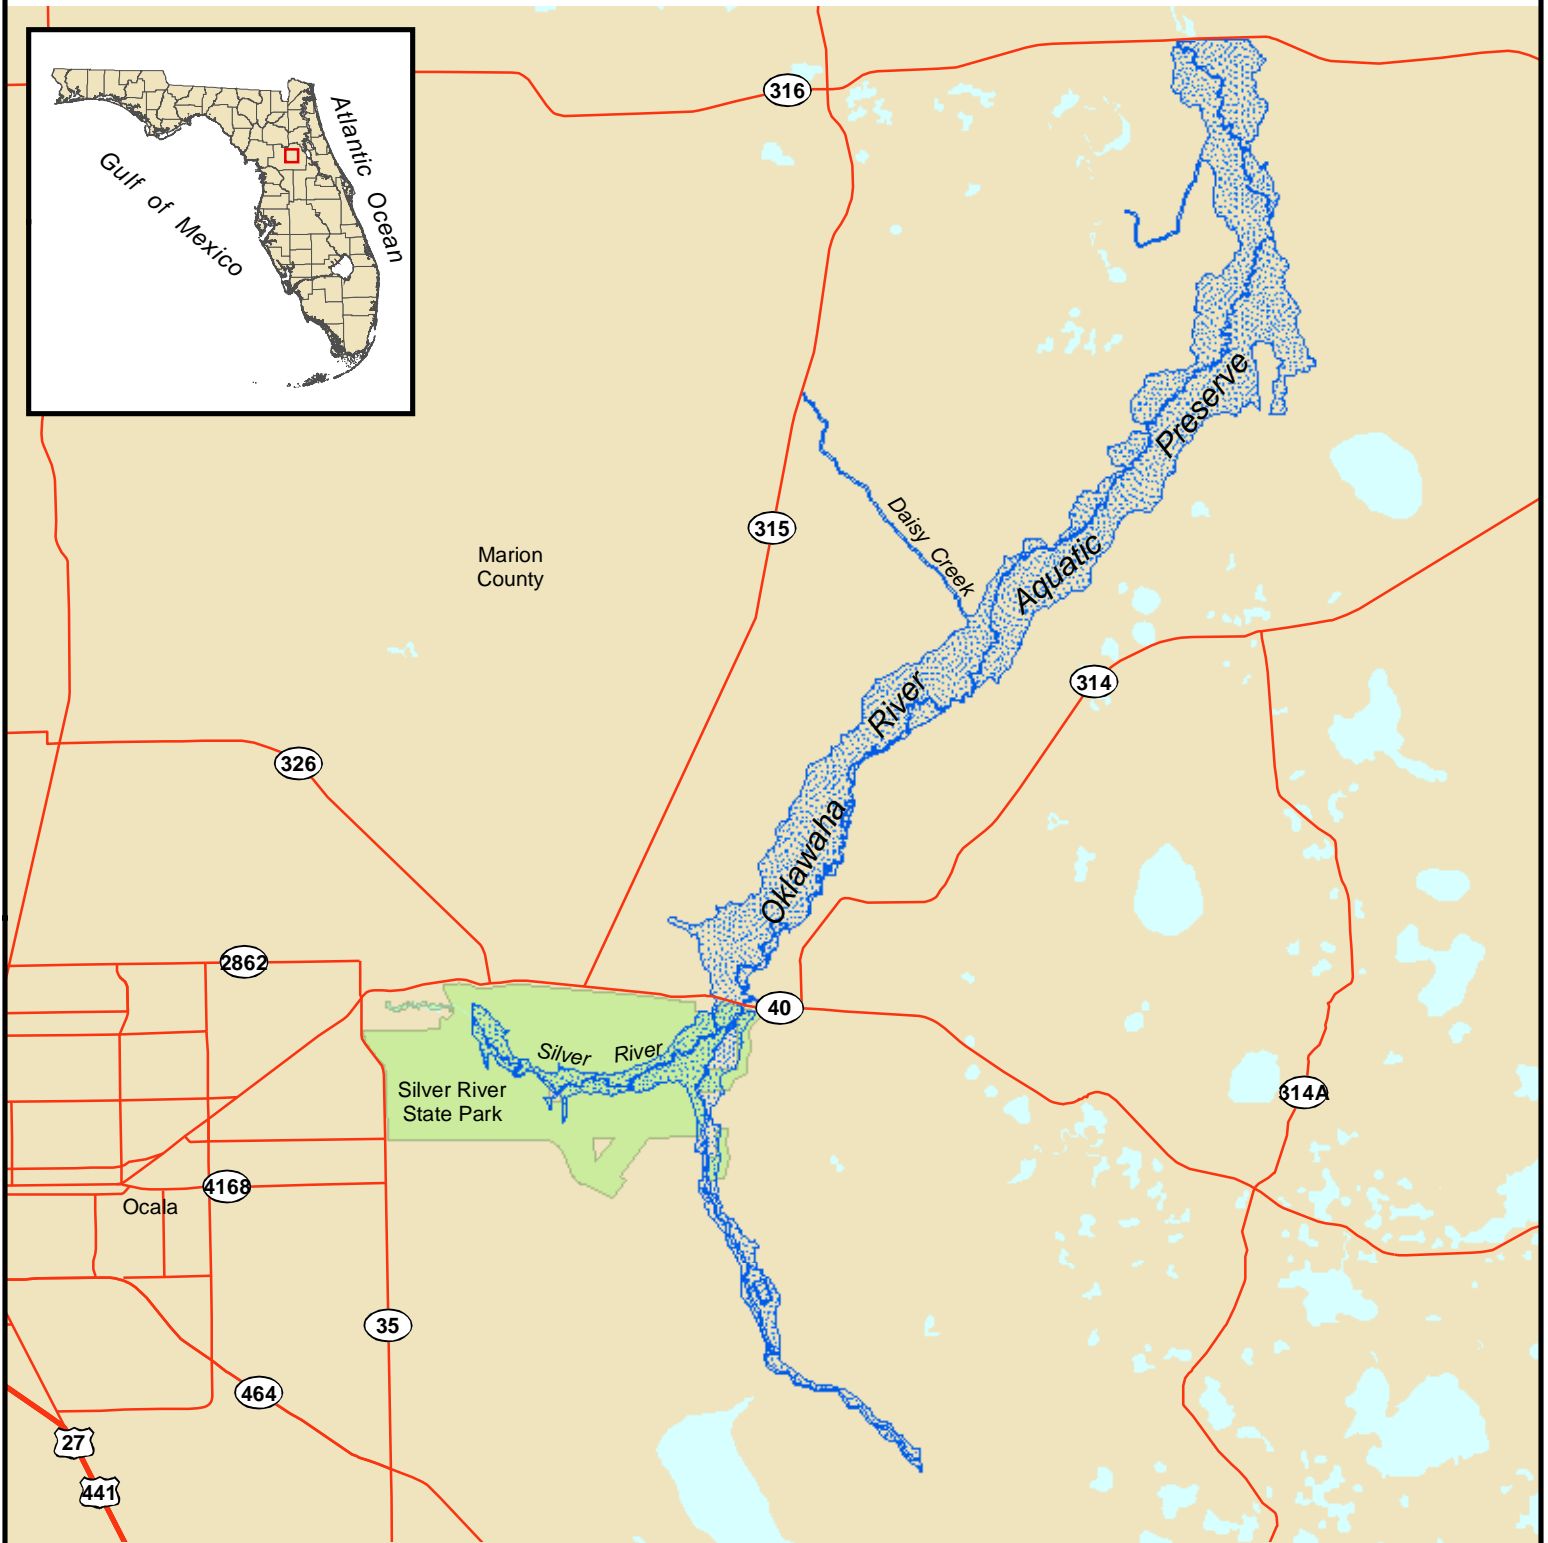

# Oklawaha River Aquatic Preserve

-  Aquatic Preserves
-  State Parks

CAMA Map  
Created February, 2005

Aquatic Preserves layer maintained by:  
Office of Coastal and Aquatic Managed Areas  
3900 Commonwealth Blvd, MS 235  
Tallahassee, FL 32399-3000  
850-245-2094

Aquatic Preserves include all the state-owned submerged lands within their boundaries. This map is not intended for use for determination of wetlands or land ownership.