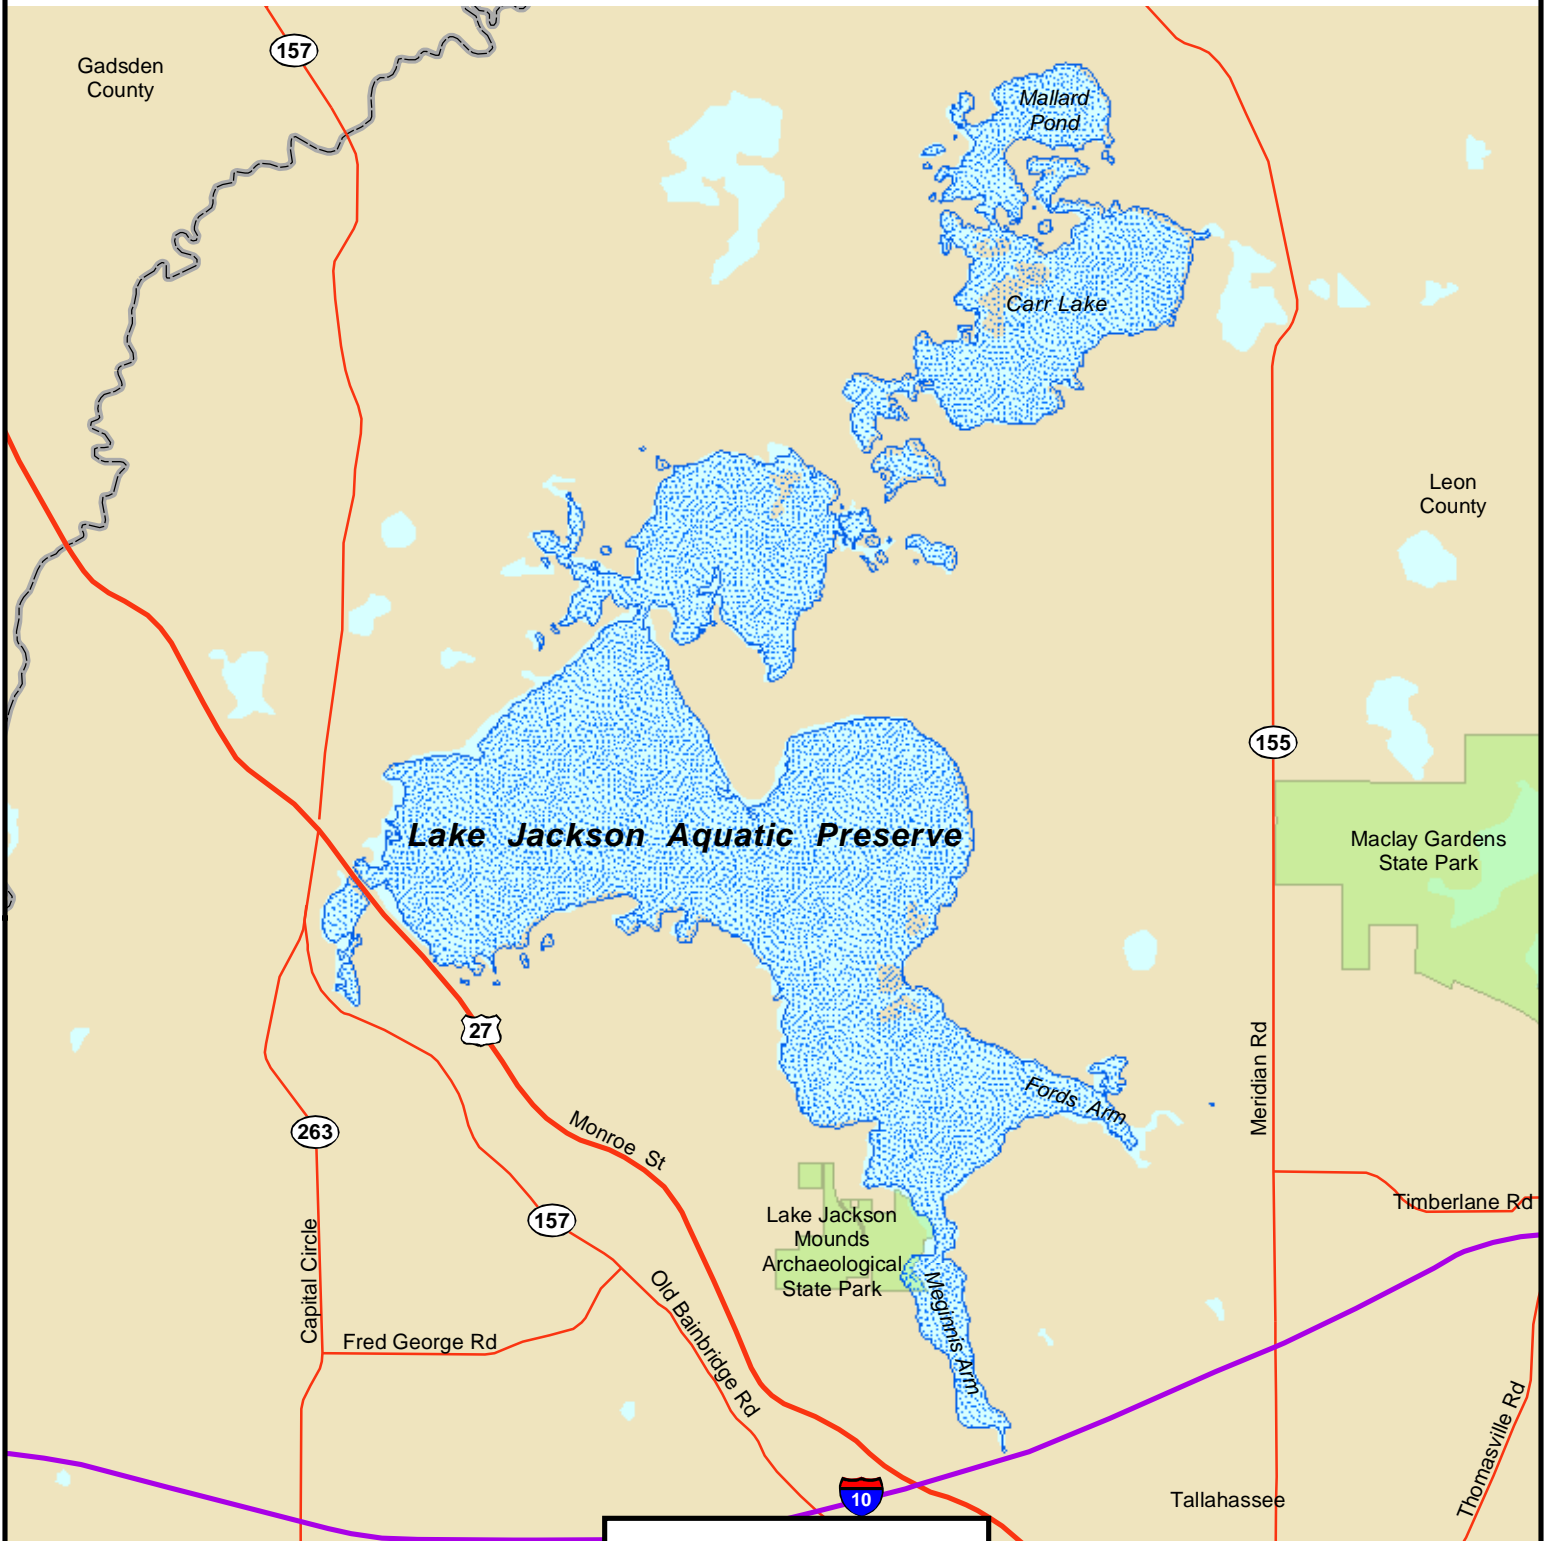

# Lake Jackson Aquatic Preserve

 Aquatic Preserves

 State Parks

0 0.5 1 2 Miles

CAMA Map  
Created April, 2005

Aquatic Preserves layer maintained by:  
Office of Coastal and Aquatic Managed Areas  
3900 Commonwealth Blvd, MS 235  
Tallahassee, FL 32399-3000  
850-245-2094

Aquatic Preserves include all the state-owned submerged lands within their boundaries. This map is not intended for use for determination of wetlands or land ownership.