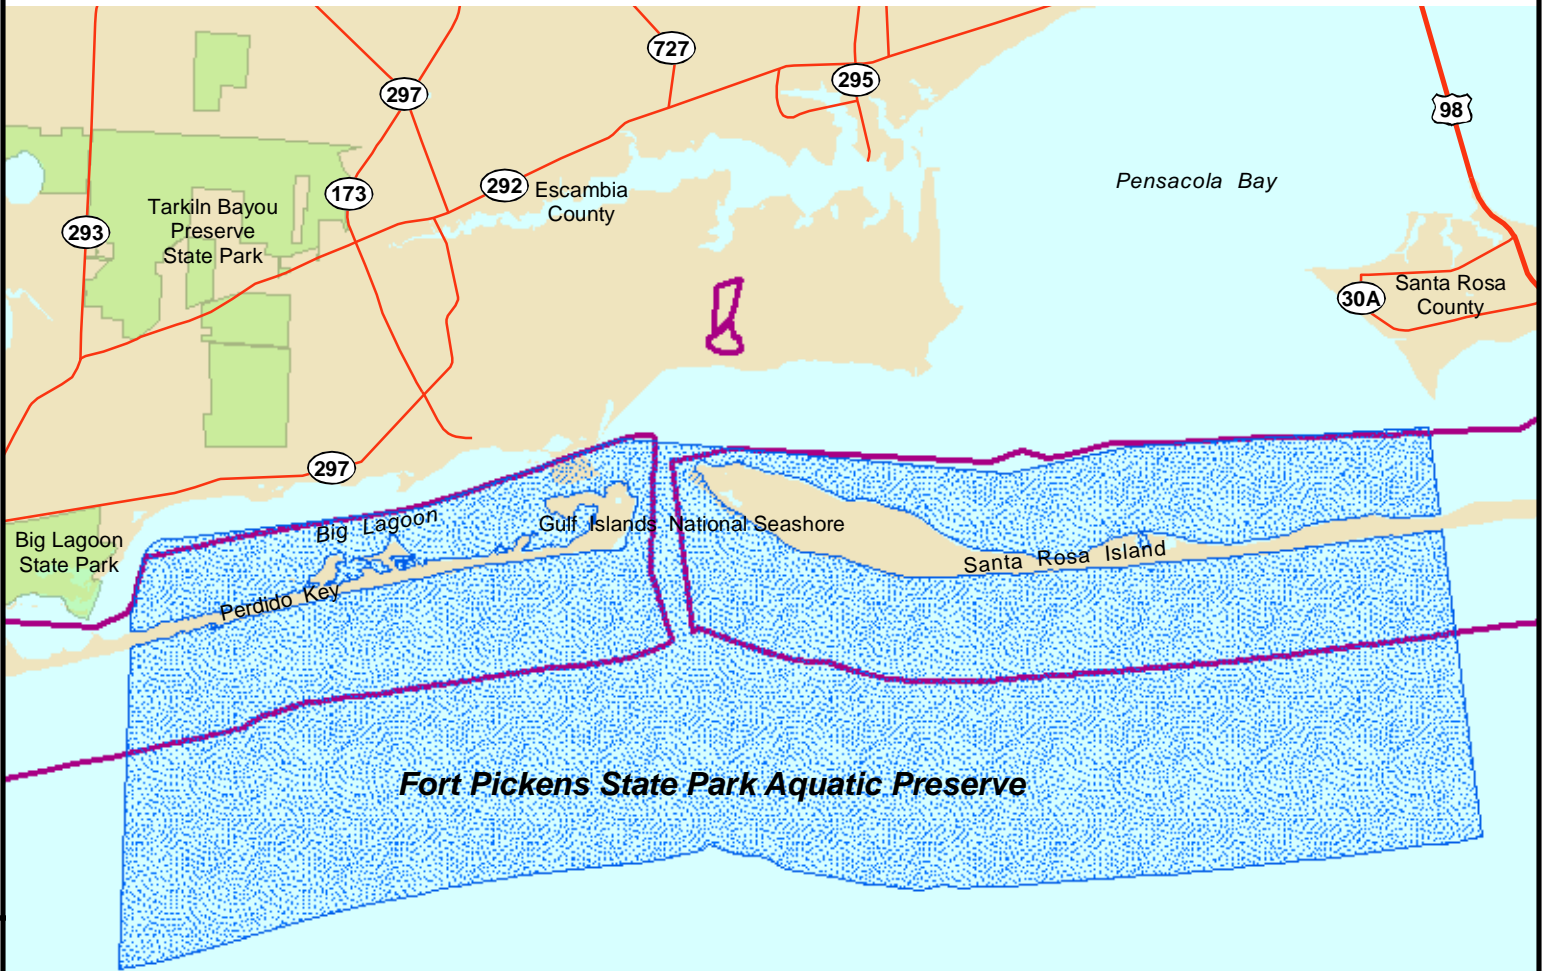

Fort Pickens State Park Aquatic Preserve

-  Aquatic Preserves
-  State Parks
-  Gulf Islands National Seashore

CAMA Map
Created April, 2005

Aquatic Preserves layer maintained by:
Office of Coastal and Aquatic Managed Areas
3900 Commonwealth Blvd, MS 235
Tallahassee, FL 32399-3000
850-245-2094

Aquatic Preserves include all the state-owned submerged lands within their boundaries. This map is not intended for use for determination of wetlands or land ownership.