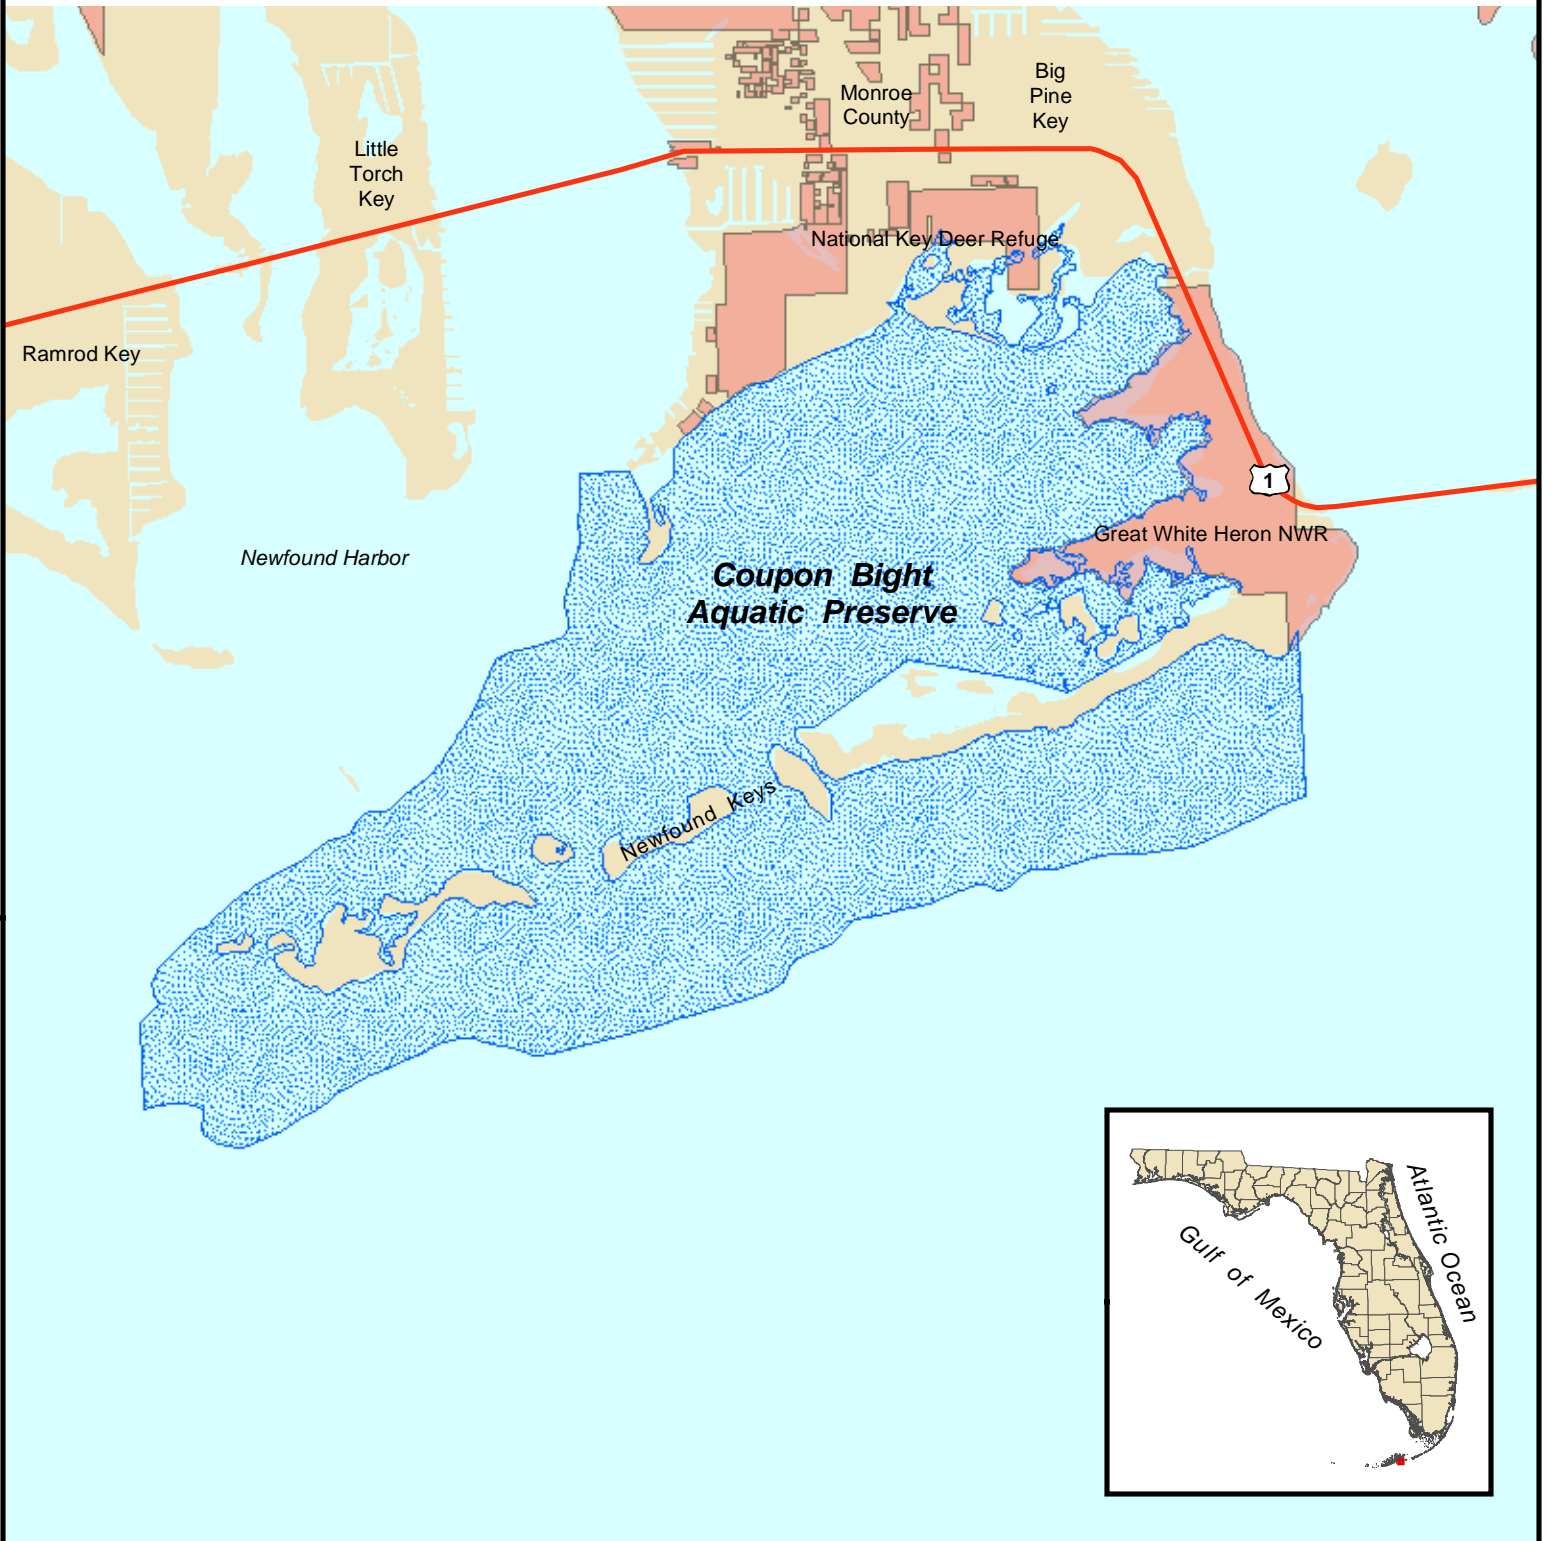

# Coupon Bight Aquatic Preserve

-  Aquatic Preserves
-  National Wildlife Refuges (NWRs)

CAMA Map  
Created May, 2005

Aquatic Preserves layer maintained by:  
Office of Coastal and Aquatic Managed Areas  
3900 Commonwealth Blvd, MS 235  
Tallahassee, FL 32399-3000  
850-245-2094

Aquatic Preserves include all the state-owned submerged lands within their boundaries. This map is not intended for use for determination of wetlands or land ownership.