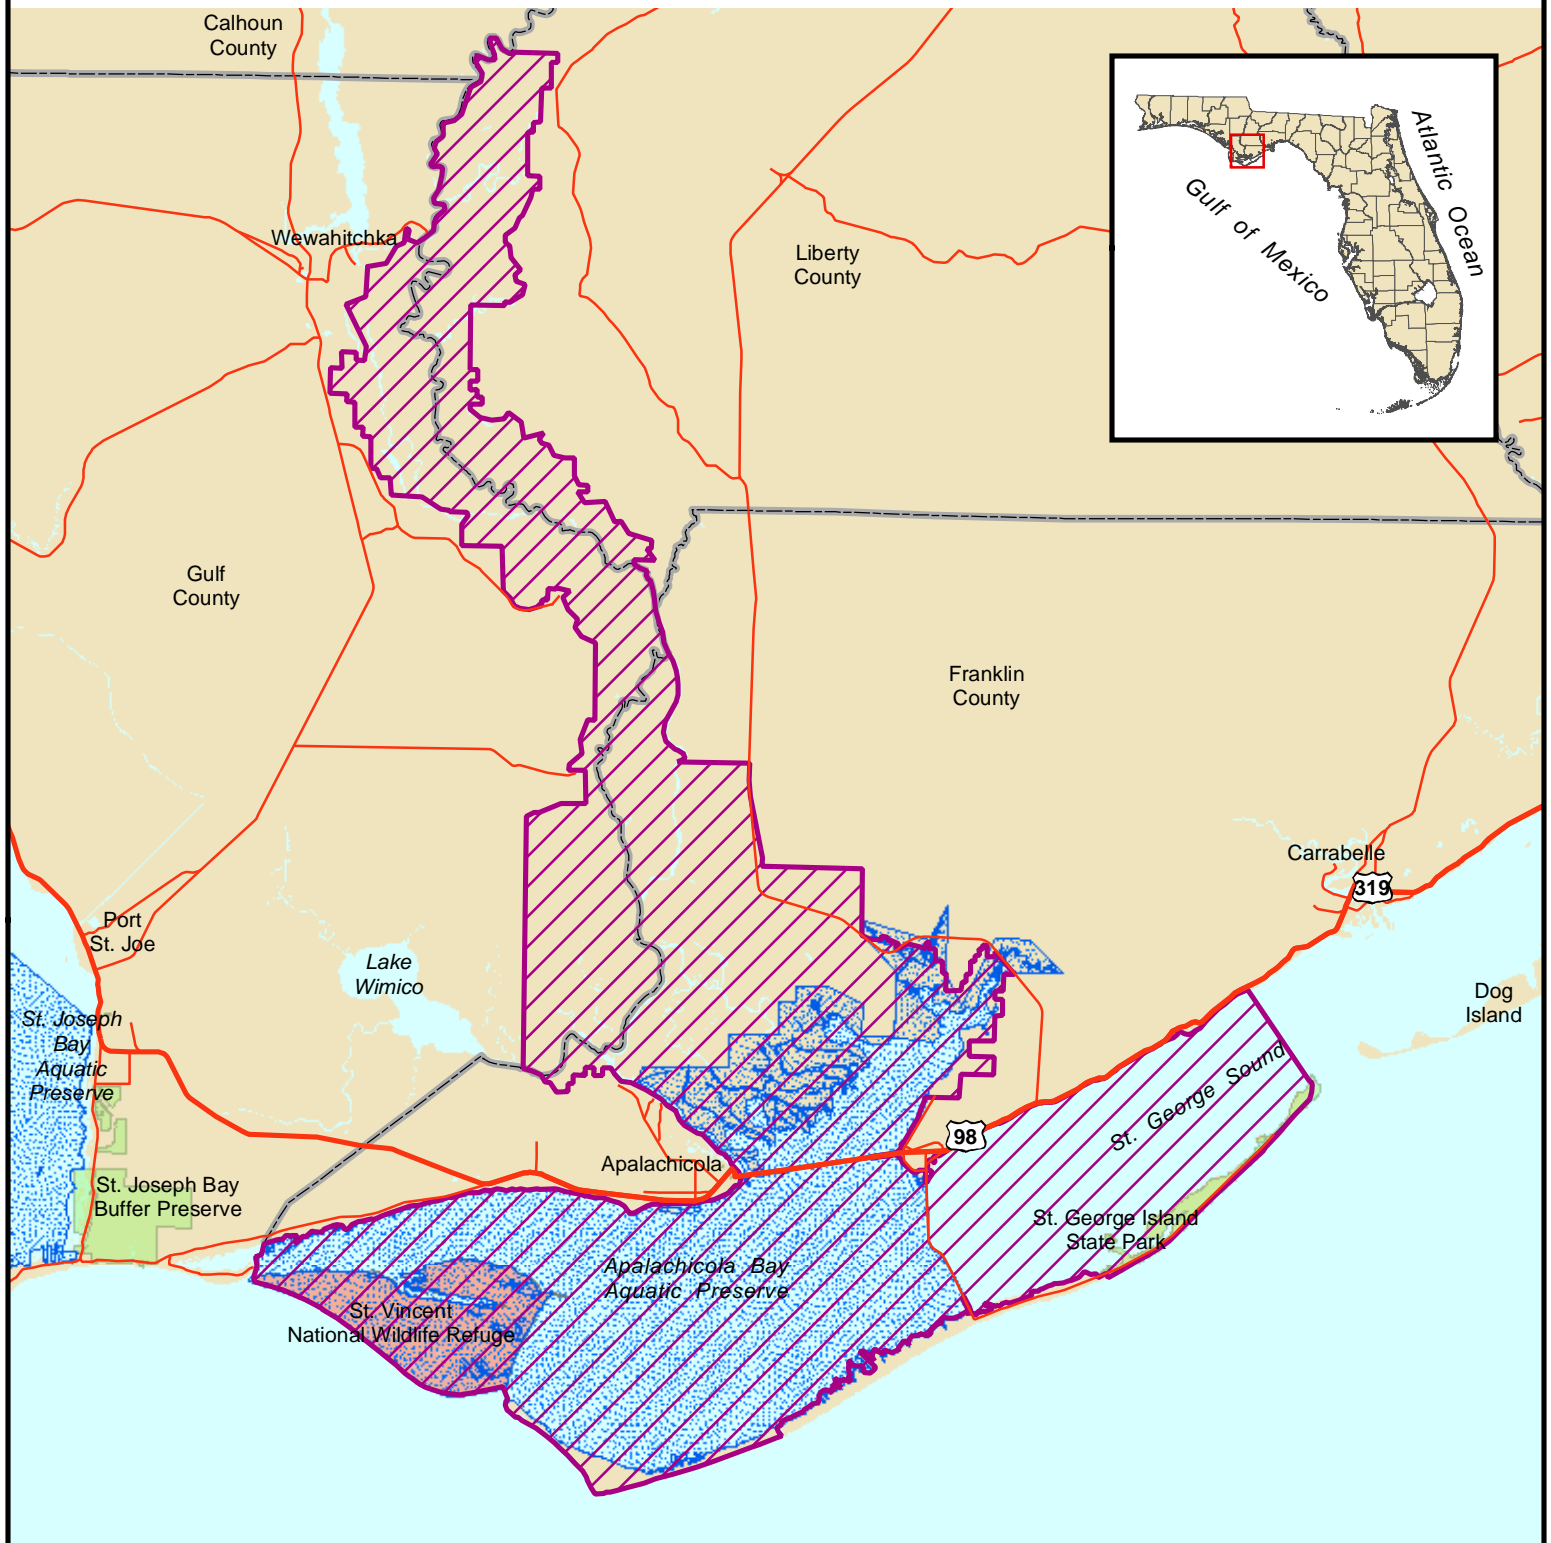

Apalachicola National Estuarine Research Reserve

-  Apalachicola National Estuarine Research Reserve
-  Aquatic Preserves
-  State Parks
-  National Wildlife Refuges

CAMA Map
Created February, 2005

Aquatic Preserves layer maintained by:
Office of Coastal and Aquatic Managed Areas
3900 Commonwealth Blvd, MS 235
Tallahassee, FL 32399-3000
850-245-2094

Aquatic Preserves include all the state-owned submerged lands within their boundaries. This map is not intended for use for determination of wetlands or land ownership.